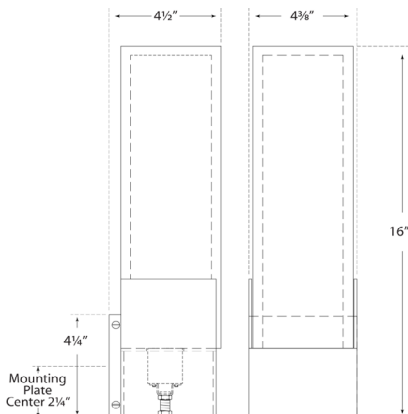

Covet Tall Box Bath Sconce

KW 2112BZ-ALB

Materials Shown

Bronze with Alabaster

Available in

Antique-Burnished Brass

Bronze

Polished Nickel

Dimensions

O/A Height: 16"

Width: 4.25"

Extension: 4.5"

Backplate: 4.25" Square

Socket

E26 Keyless

Wattage

35w (2800lm)

Weight

9lbs