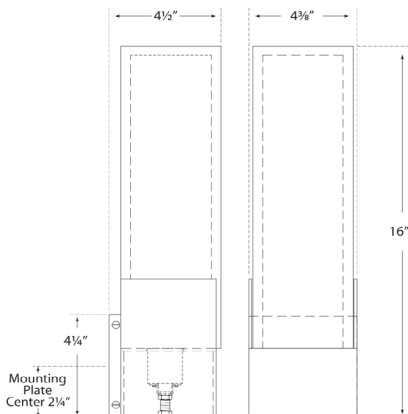

Covet Tall Box Bath Sconce

KW 2112PN-ALB

Materials Shown

Polished Nickel with Alabaster

Available in

Antique-Burnished Brass

Bronze

Polished Nickel

Dimensions

O/A Height: 16"

Width: 4.25"

Extension: 4.5"

Backplate: 4.25" Square

Socket

E26 Keyless

Wattage

35w (2800lm)

Weight

9lbs