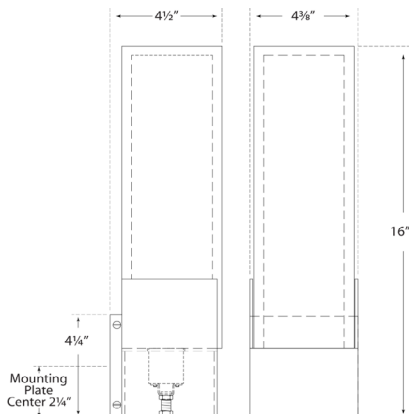

Covet Tall Box Bath Sconce

KW 2112AB-ALB

Materials Shown

**Antique-Burnished Brass with
Alabaster**

Available in

**Antique-Burnished Brass
Bronze
Polished Nickel**

Dimensions

O/A Height: 16"
Width: 4.25"
Extension: 4.5"
Backplate: 4.25" Square

Socket

E26 Keyless

Wattage

35w (2800lm)

Weight

9lbs